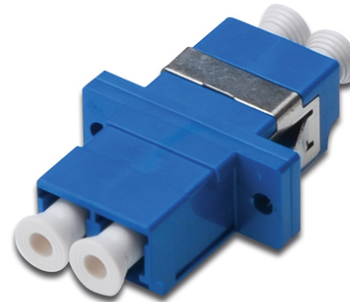

# DIGITUS LC / LC Coupler, Singlemode

DN-96007-1  
 EAN 4016032335764

**FO coupler, duplex, LC to LC, SM, color blue, OS2 ceramic sleeve, polymer housing, incl. screws**

The high quality DIGITUS® fiber optic couplers with ceramic ferrule are the perfect supplement for the assembling of splice boxes. Due to constant quality controls and the accurate processing, the couplers guarantee an optimal performance and link quality. Each coupler is equipped with a dust protection cup, to protect the ferrules against dust. Moreover the couplers are delivered with the suitable mounting material, so that they can be installed and fixed to the front panels immediatly. The perfect performance is achieved by using the DIGITUS® Pigtails, which are also high quality manufactured and

whose connectors interact with the couplers in the best of possible ways.

**The best solution for Splice Boxes**

- LC / LC
- Duplex
- Singlemode
- Ceramic Sleeve
- Polymer housing
- Blue
- incl. fixing material