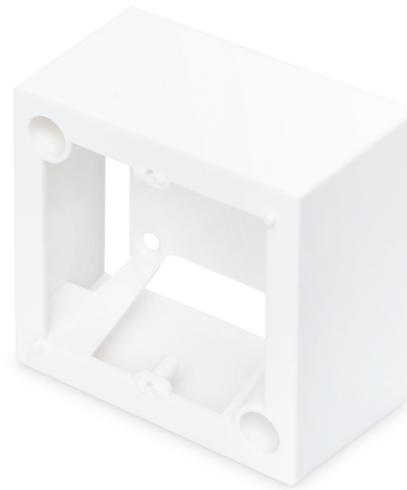

DIGITUS Surface Mountbox for Walloutlet Faceplates 80x80 mm, French Type

DN-93804
EAN 4016032309987

Surface mount box for faceplates 80x80 mm, color pure white, French layout

The DIGITUS® Surface mount boxes for keystone outlets are the perfect solution to extend your data outlets. Available layouts: German, French, British.

- Layout keystone entry: 90° outlet
- Area of application: Cavity socket, trunking, surface mount box
- Norms: ISO/IEC 11801 3rd Ed., EN 50173-1, EIA/TIA 568-C
- General properties:
- Suitable for installation in trunking, flush and surface mount
- Integrated dust cover

- Plastic label field
- Design compatible to current switch ranges of switch manufacturers
- Technical properties:
- Wall outlet material: Die-cast metal
- Central plate material: ABS UL 94V-0
- Frame material: ABS UL 94V-0
- Surface mount box material: ABS UL 94V-0
- Physical properties:
- Operation temperature: -20° C to +70 °C (ISO/IEC 11801, EN 50173-1, ANSI/TIA/EIA 568 C)