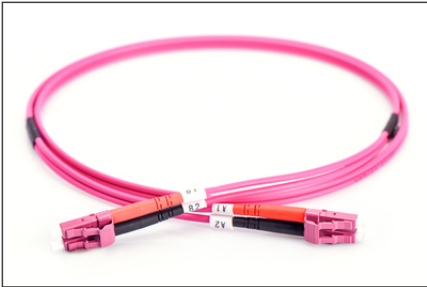

# DIGITUS Fiber Optic Multimode Patchcord, OM4, LC / LC

DK-2533-05-4  
EAN 4016032308829

**FO patch cord, duplex, LC to LC MM OM4 50/125 μ, 5 m**

FO patch cord, duplex, LC to LC,MM OM4 50/125 μ, 5 m

**Future-oriented standards and high-end quality for your network.**

- Duplex cable
- LSOH
- Connector with ceramic ferrule
- Cable diameter 3 mm
- Single packed with test-report
- Color: RAL 4003
- Application: null
- Boot: single-color
- Cable diameter: 3 mm
- Color cable: erika violet
- Number of connectors side 1: 2

- Number of connectors side 2: 2
- Connector 1: LC
- Connector 2: LC
- Number of fibers: null
- Fiber diameter: 50/125μ
- Cable jacket: LSOH
- Polishing: null
- Cable type: I-VH 2G50/125μ
- Fiber class: OM4
- Mode: Multimode
- Assortment: Fiber Optic Patch Cables
- USB-C Products: no
- Length: 5 m
- Packaging: DIGITUS Polybag

**More images:**

Part No.	DK-2533-05-4			
Lenght	5 m			
Cable Type	Duplex MM 50/125		OM4 LSZH	
	END A		END B	
Connector Type	LC		LC	
Insertion Loss (dB)	0.06	0.09	0.17	0.11
	37.7	30.1	39.5	39.7
Return Loss (dB)	PASS			