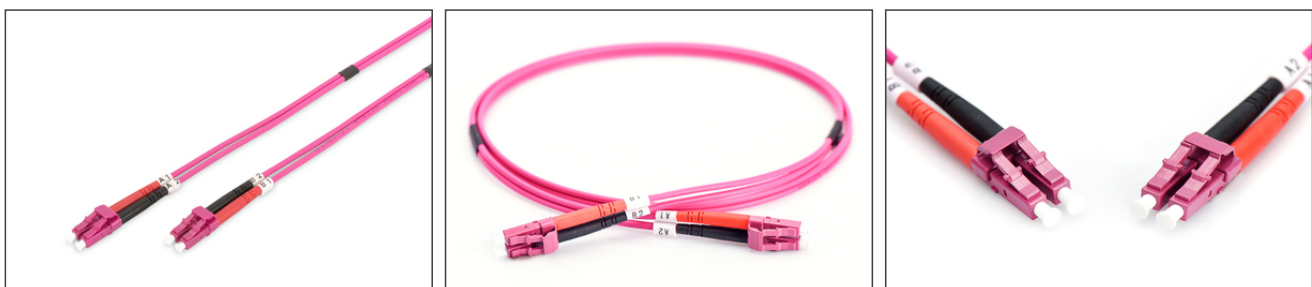

# DIGITUS Fiber Optic Multimode Patchcord, OM4, LC / LC

DK-2533-05-4  
EAN 4016032308829

**FO patch cord, duplex, LC to LC MM OM4 50/125 μ, 5 m**

FO patch cord, duplex, LC to LC,MM OM4 50/125 μ, 5 m

**Future-oriented standards and high-end quality for your network.**

- Duplex cable
- LSOH
- Connector with ceramic ferrule
- Cable diameter 3 mm
- Single packed with test-report
- Color: RAL 4003
- Application: null
- Boot: single-color
- Cable diameter: 3 mm
- Color cable: erika violet
- Number of connectors side 1: 2

- Number of connectors side 2: 2
- Connector 1: LC
- Connector 2: LC
- Number of fibers: null
- Fiber diameter: 50/125μ
- Cable jacket: LSOH
- Polishing: null
- Cable type: I-VH 2G50/125μ
- Fiber class: OM4
- Mode: Multimode
- Assortment: Fiber Optic Patch Cables
- USB-C Products: no
- Length: 5 m
- Packaging: DIGITUS Polybag

**More images:**

Part No.	DK-2533-05-4			
Lenght	5 m			
Cable Type	Duplex MM 50/125		OM4 LSZH	
	END A		END B	
Connector Type	LC		LC	
Insertion Loss (dB)	0.06	0.09	0.17	0.11
	37.7	30.1	39.5	39.7
Return Loss (dB)	PASS			