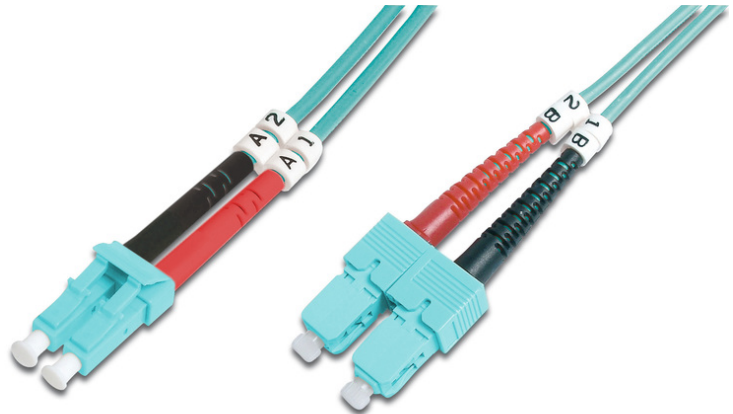

DIGITUS Fiber Optic Multimode Patch Cord, OM 3, LC / SC

DK-2532-02/3
EAN 4016032249580

FO patch cord, duplex, LC to SC MM OM3 50/125 μ, 2 m

FO patch cord, duplex, LC to SC,MM OM3 50/125 μ, 2 m

Future-oriented standards and high-end quality for your network.

- Duplex cable
- LSOH
- Connector with ceramic ferrule
- Cable diameter 3 mm
- Single packed with test-report
- Boot: two-color

- Color cable: aqua
- Connector 1: LC
- Connector 2: SC
- Fiber diameter: 50/125μ
- Cable type: I-VH 2G50/125μ
- Fiber class: OM3
- Mode: Multimode
- Assortment: Fiber Optic Patch Cables
- Length: 2 m
- Packaging: DIGITUS Polybag

More images:

Part No.	DK-2532-02/3			
Lenght	2 m			
Cable Type	Duplex MM 50/125		OM3 LSZH	
	END A	END B		
Connector Type	LC		SC	
	0.17	0.1	0.14	0.08
Insertion Loss (dB)	0.17	0.1	0.14	0.08
Return Loss (dB)	32.2	39.2	34.9	35.3
Q.C.	PASS			